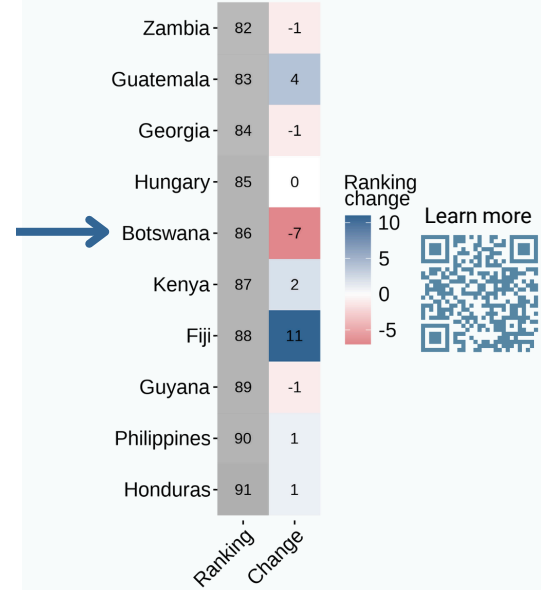

Pre-Election Fact Sheet: 2024 General Election

Date created: 1 October 2024

Botswana

THE 2024 ELECTION

Election Date: 30 October 2024

Incumbent Head of State:

President Mokgweetsi Masisi

Incumbent Head of Government:

President Mokgweetsi Masisi

Incumbent Head of Government Party:

Botswana Democratic Party (BDP)

Compulsory voting? No

PAST VOTER TURNOUT

Global Ranking in Representation

The Representation category comprises six factors to measure contested and inclusive elections, including Credible Elections, Free Political Parties and Elected Government.

Note: Based on 2023 data, showing ranking change over 1 year. See the full country rankings.

Global State of Democracy Indices data 2003 - 2023

ELECTORAL PROCESS

Electoral system for national legislature: