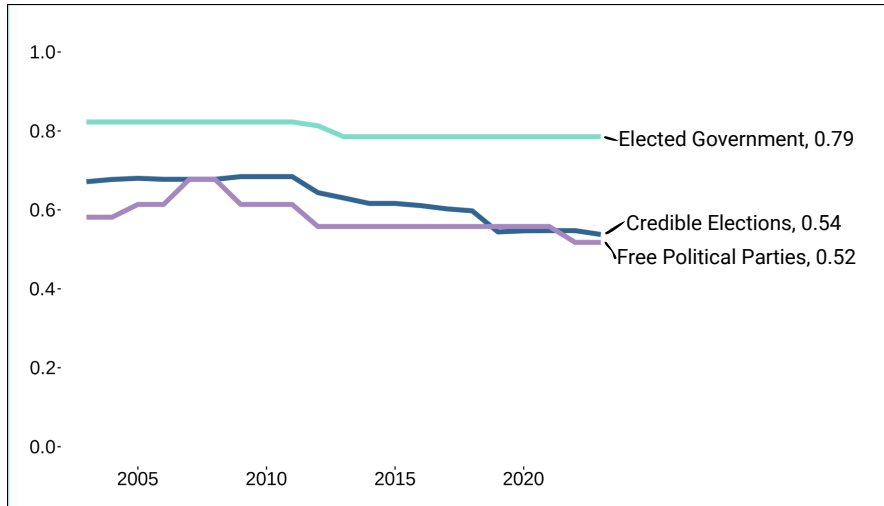

President Mokgweetsi Masisi

Incumbent Head of Government Party:

Botswana Democratic Party (BDP)

Compulsory voting? No

PAST VOTER TURNOUT

Global Ranking in Representation

The Representation category comprises six factors to measure contested and inclusive elections, including Credible Elections, Free Political Parties and Elected Government.

Note: Based on 2023 data, showing ranking change over 1 year. See the full country rankings.

Global State of Democracy Indices data 2003 - 2023

ELECTORAL PROCESS

Electoral system for national legislature: